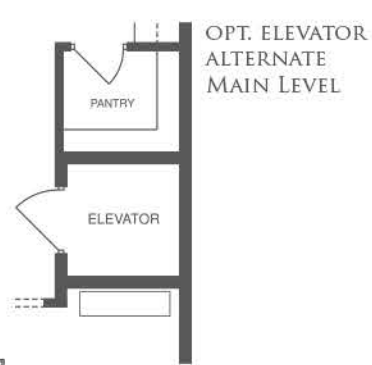

THE LILLIES SAPPHIRE

END UNIT ELEVATION

INTERIOR UNIT ELEVATION

LOWER LEVEL

OPTIONAL LOWER LEVEL

MAIN LEVEL

OPT. ELEVATOR
ALTERNATE
MAIN LEVEL

END UNIT UPPER LEVEL

UPPER LEVEL

OPT. ELEVATOR
END UNIT
UPPER LEVEL

OPT. ELEVATOR
UPPER LEVEL

2550 square feet

2513 FOR OPTIONAL LOWER & UPPER LEVEL