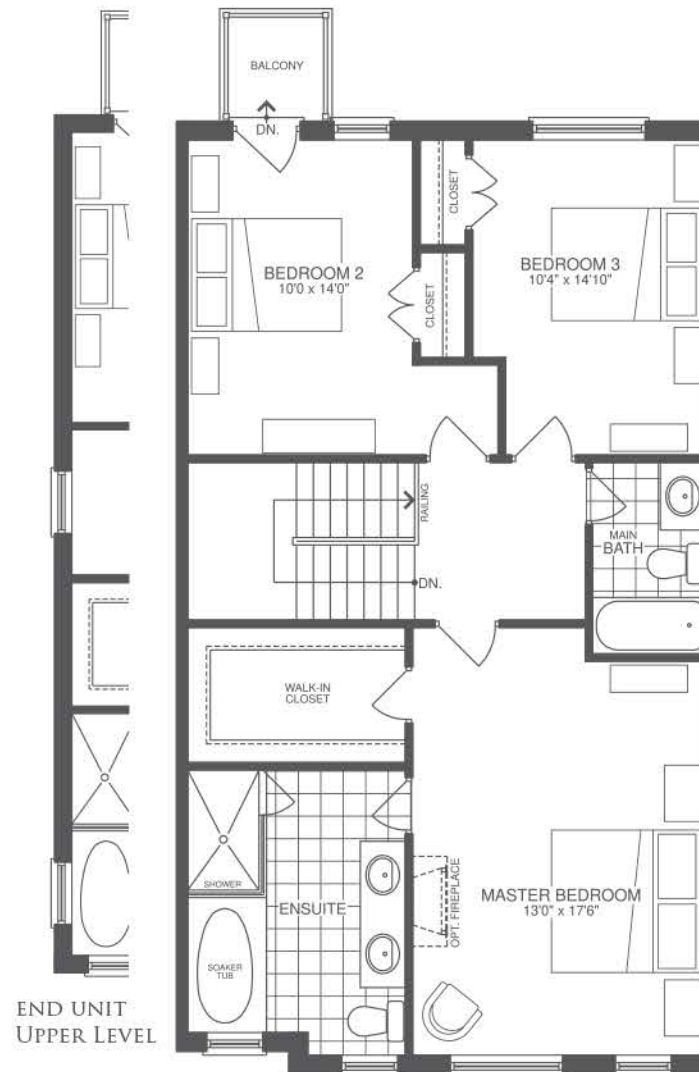

THE LILLIES SAPPHIRE

END UNIT ELEVATION

INTERIOR UNIT ELEVATION

LOWER LEVEL

OPTIONAL LOWER LEVEL

MAIN LEVEL

OPT. ELEVATOR
ALTERNATE
MAIN LEVEL

END UNIT UPPER LEVEL

UPPER LEVEL

OPT. ELEVATOR
END UNIT
UPPER LEVEL

OPT. ELEVATOR
UPPER LEVEL

2550 square feet

2513 FOR OPTIONAL LOWER & UPPER LEVEL