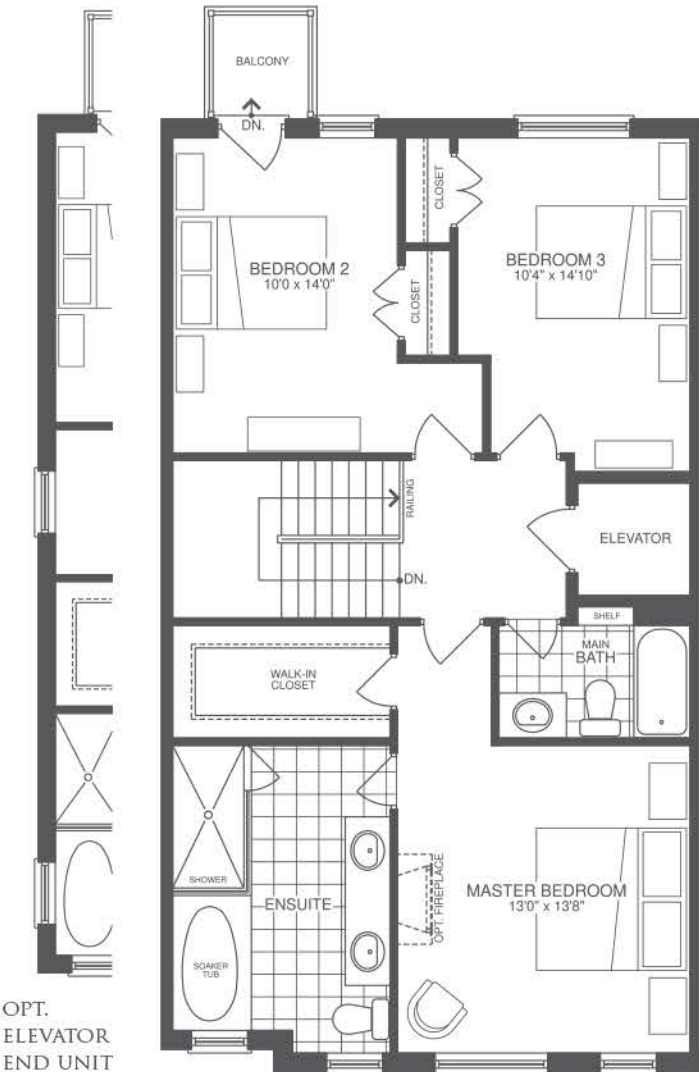

THE LILLIES SAPPHIRE

END UNIT ELEVATION

INTERIOR UNIT ELEVATION

LOWER LEVEL

OPTIONAL LOWER LEVEL

MAIN LEVEL

OPT. ELEVATOR
ALTERNATE
MAIN LEVEL

END UNIT UPPER LEVEL

UPPER LEVEL

OPT. ELEVATOR
END UNIT
UPPER LEVEL

OPT. ELEVATOR
UPPER LEVEL

2550 square feet

2513 FOR OPTIONAL LOWER & UPPER LEVEL