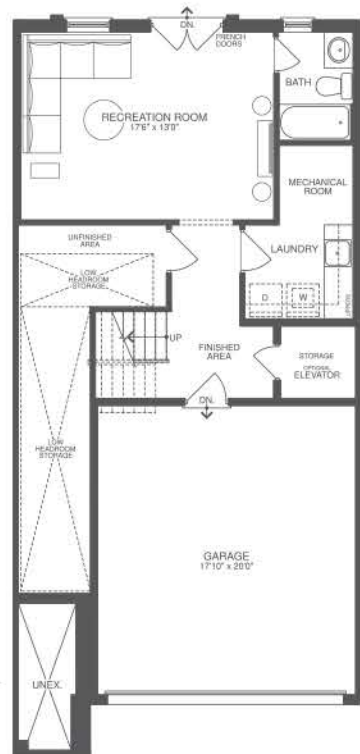

THE LILLIES SAPPHIRE

END UNIT ELEVATION

INTERIOR UNIT ELEVATION

LOWER LEVEL

OPTIONAL LOWER LEVEL

MAIN LEVEL

OPT. ELEVATOR
ALTERNATE
MAIN LEVEL

END UNIT UPPER LEVEL

UPPER LEVEL

OPT. ELEVATOR
END UNIT
UPPER LEVEL

OPT. ELEVATOR
UPPER LEVEL

2550 square feet

2513 FOR OPTIONAL LOWER & UPPER LEVEL