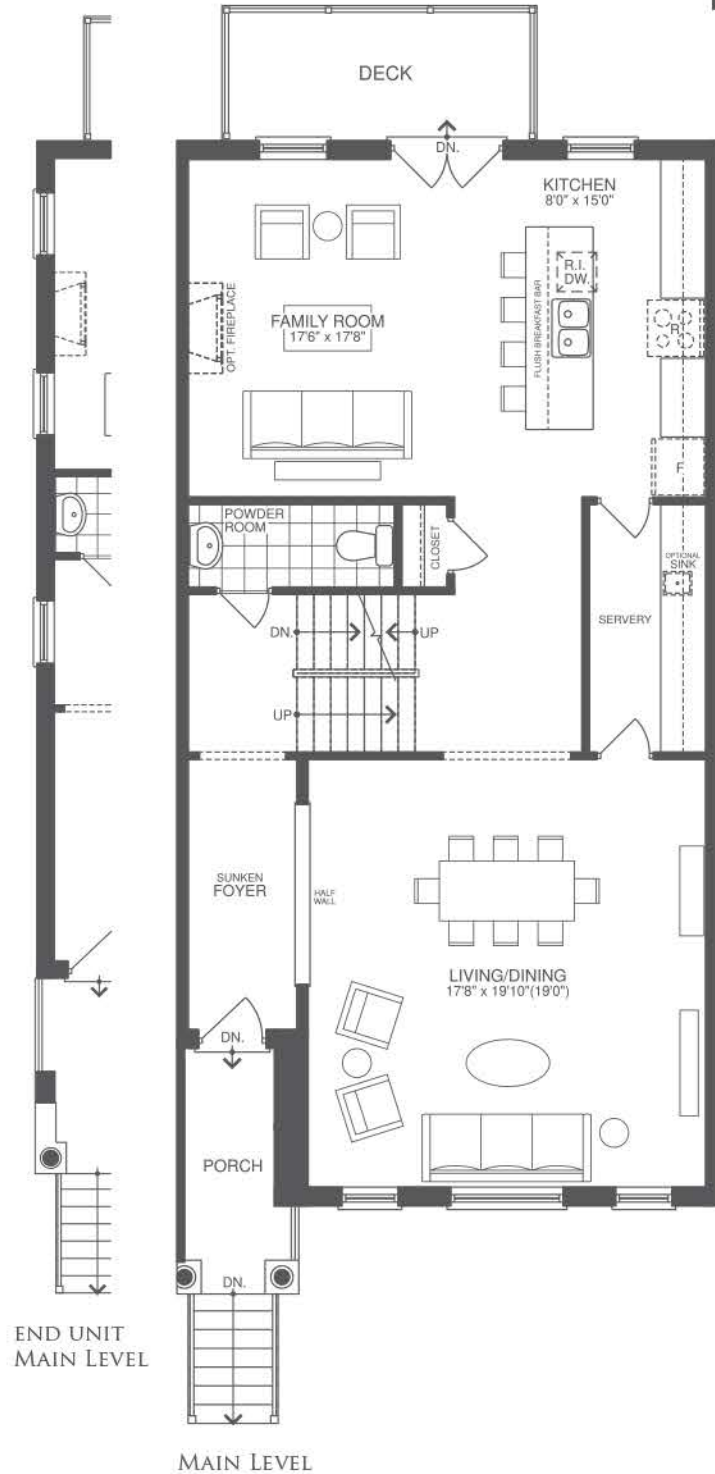

THE LILLIES SAPPHIRE

END UNIT ELEVATION

INTERIOR UNIT ELEVATION

LOWER LEVEL

OPTIONAL LOWER LEVEL

MAIN LEVEL

OPT. ELEVATOR
ALTERNATE
MAIN LEVEL

END UNIT UPPER LEVEL

UPPER LEVEL

OPT. ELEVATOR
END UNIT
UPPER LEVEL

OPT. ELEVATOR
UPPER LEVEL

2550 square feet

2513 FOR OPTIONAL LOWER & UPPER LEVEL