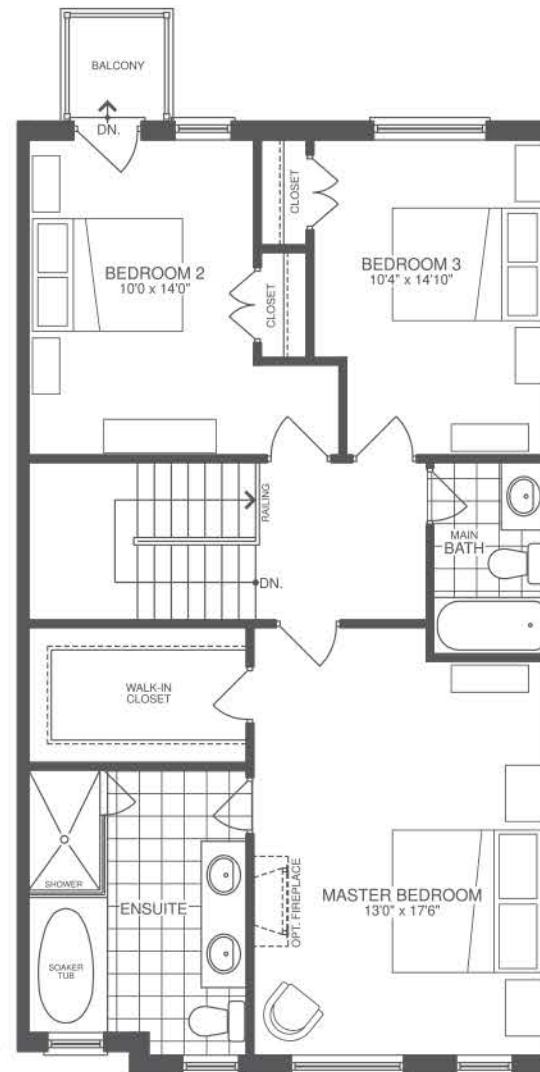

THE LILLIES SAPPHIRE

END UNIT ELEVATION

INTERIOR UNIT ELEVATION

LOWER LEVEL

OPTIONAL LOWER LEVEL

MAIN LEVEL

OPT. ELEVATOR
ALTERNATE
MAIN LEVEL

END UNIT UPPER LEVEL

UPPER LEVEL

OPT. ELEVATOR
END UNIT
UPPER LEVEL

OPT. ELEVATOR
UPPER LEVEL

2550 square feet

2513 FOR OPTIONAL LOWER & UPPER LEVEL