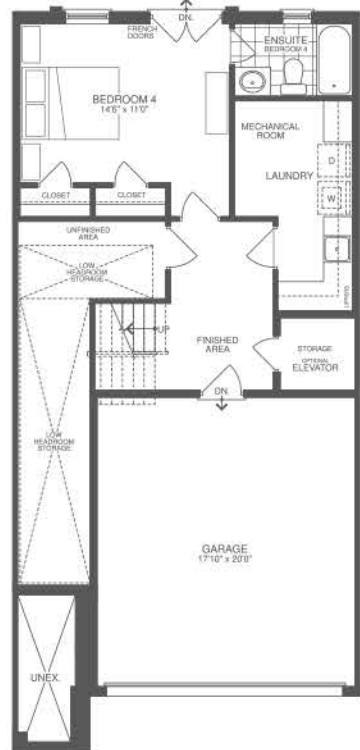

THE LILLIES SAPPHIRE

END UNIT ELEVATION

INTERIOR UNIT ELEVATION

LOWER LEVEL

OPTIONAL LOWER LEVEL

MAIN LEVEL

OPT. ELEVATOR
ALTERNATE
MAIN LEVEL

END UNIT UPPER LEVEL

UPPER LEVEL

OPT. ELEVATOR
END UNIT
UPPER LEVEL

OPT. ELEVATOR
UPPER LEVEL

2550 square feet

2513 FOR OPTIONAL LOWER & UPPER LEVEL