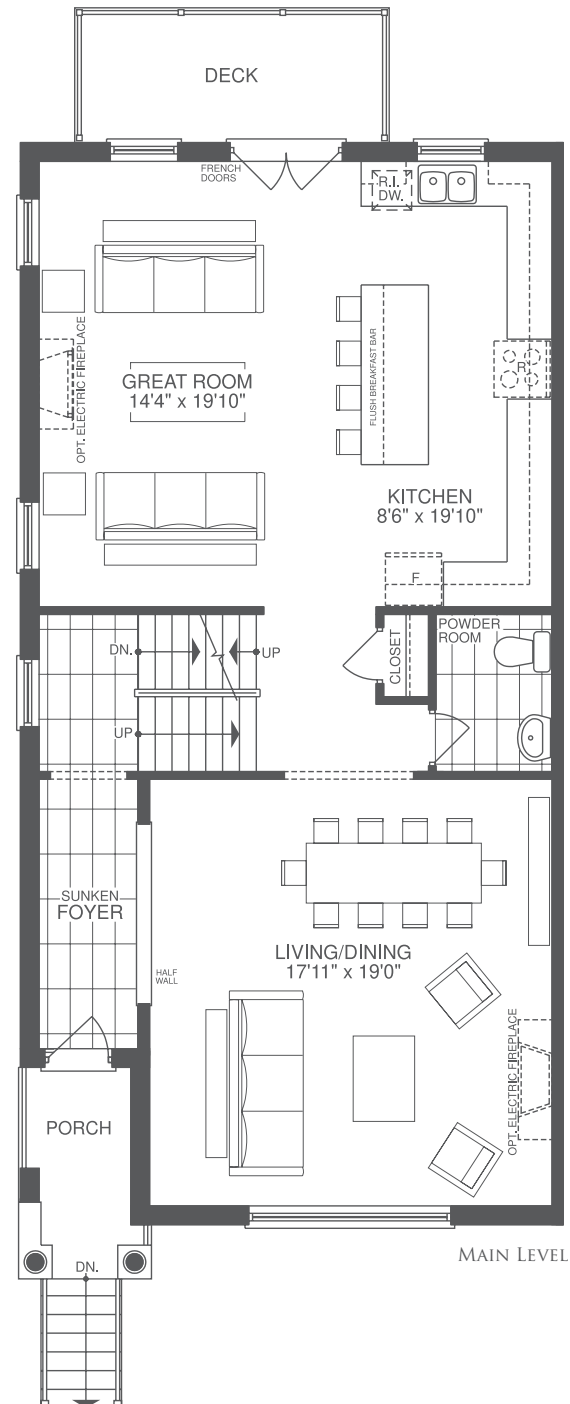

2696 square feet