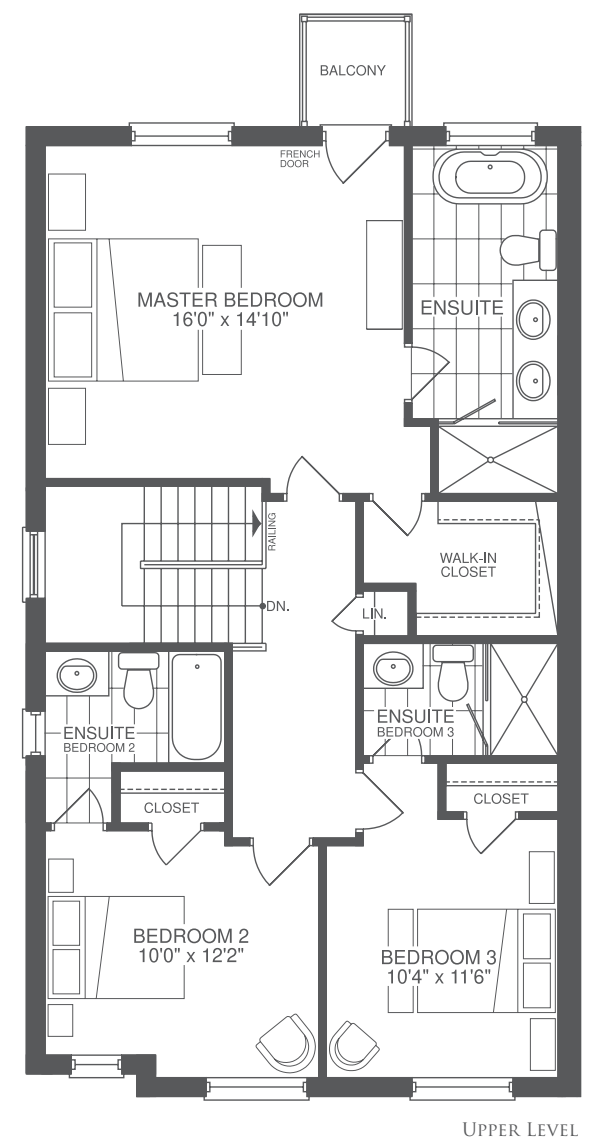

2696 square feet