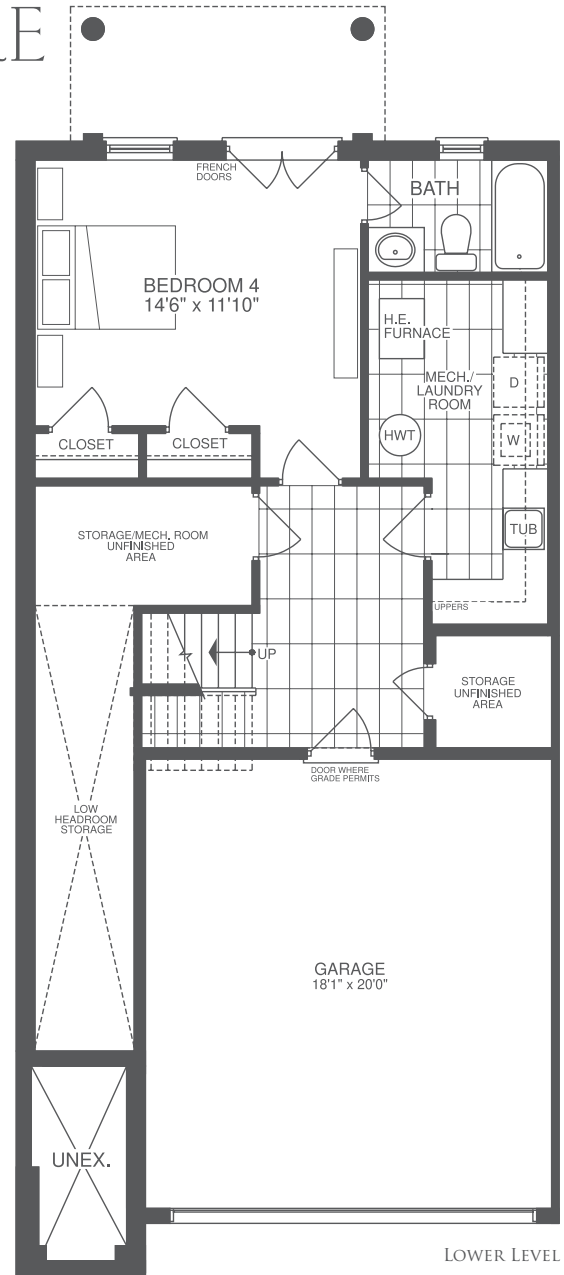

2696 square feet