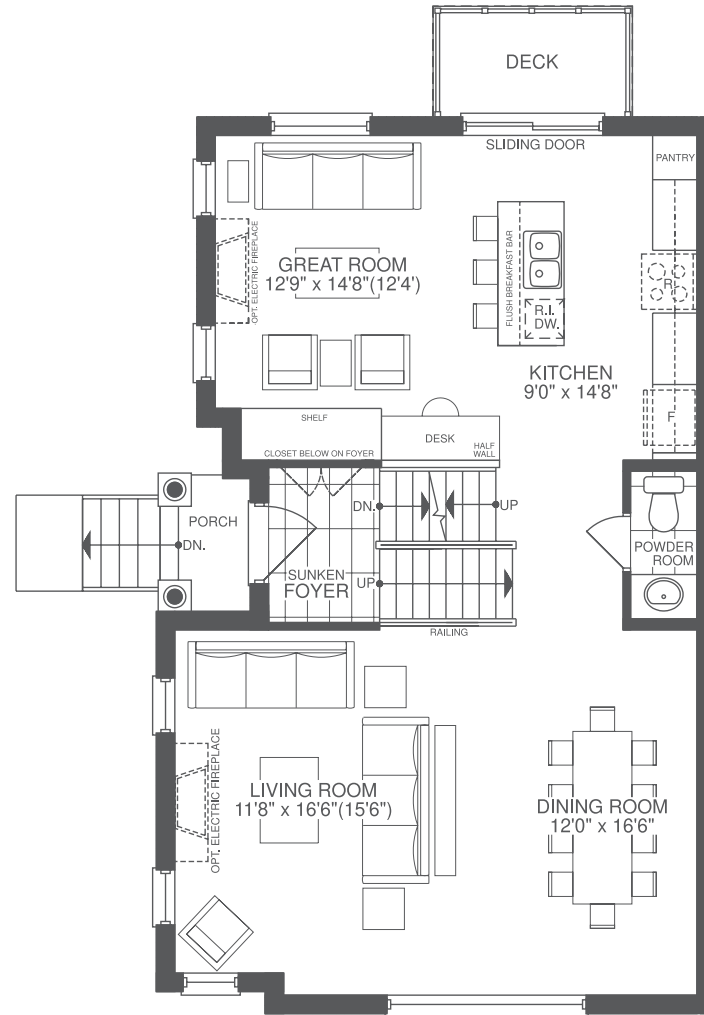

THE AZURE SAPPHIRE

CORNER UNIT ELEVATION

LOWER LEVEL

MAIN LEVEL

UPPER LEVEL

2358 square feet