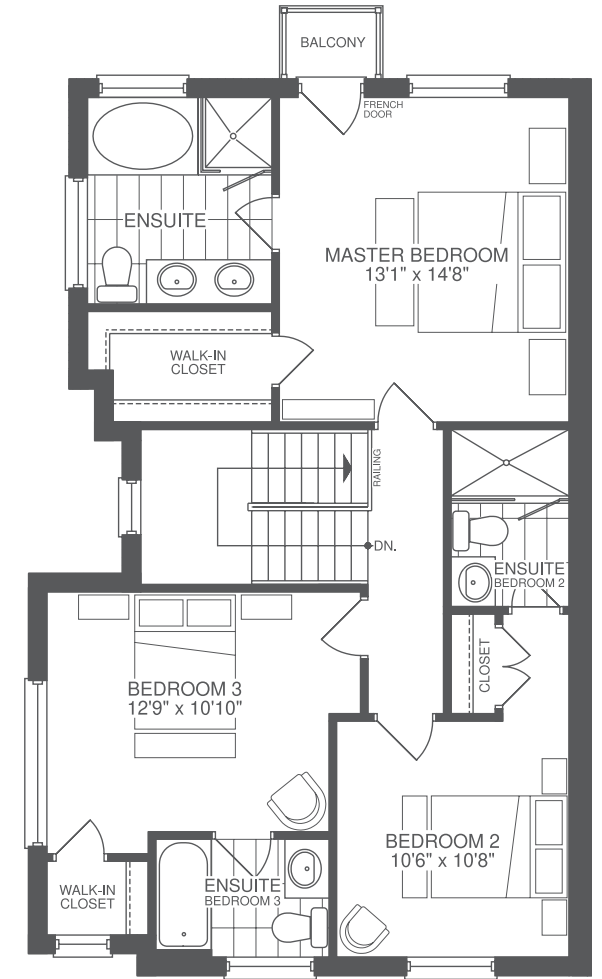

THE AZURE SAPPHIRE

CORNER UNIT ELEVATION

LOWER LEVEL

MAIN LEVEL

UPPER LEVEL

2358 square feet