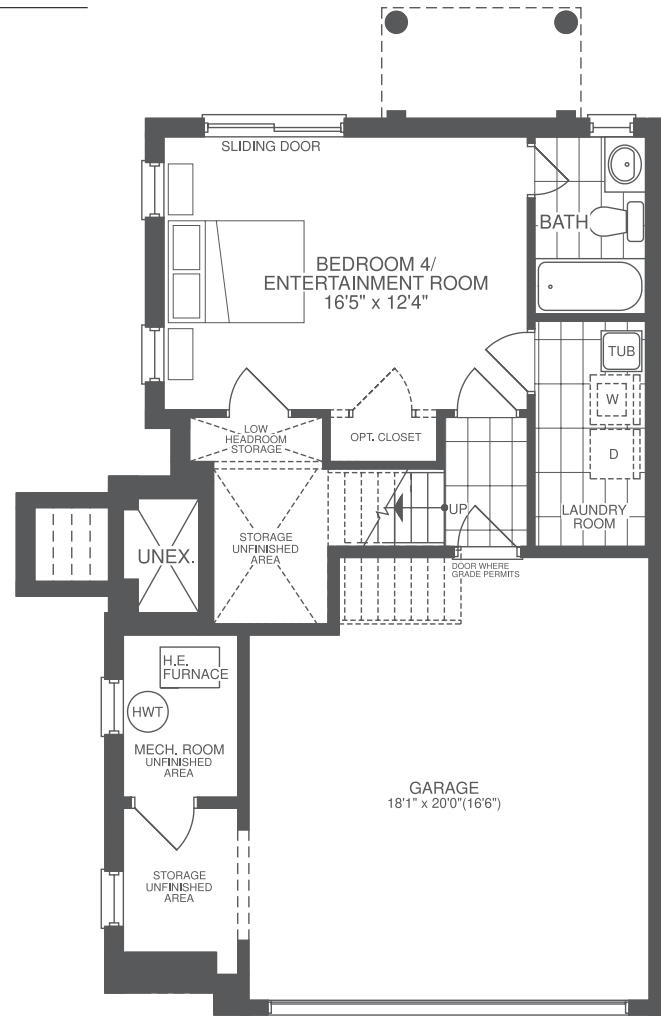

THE AZURE SAPPHIRE

CORNER UNIT ELEVATION

LOWER LEVEL

MAIN LEVEL

UPPER LEVEL

2358 square feet