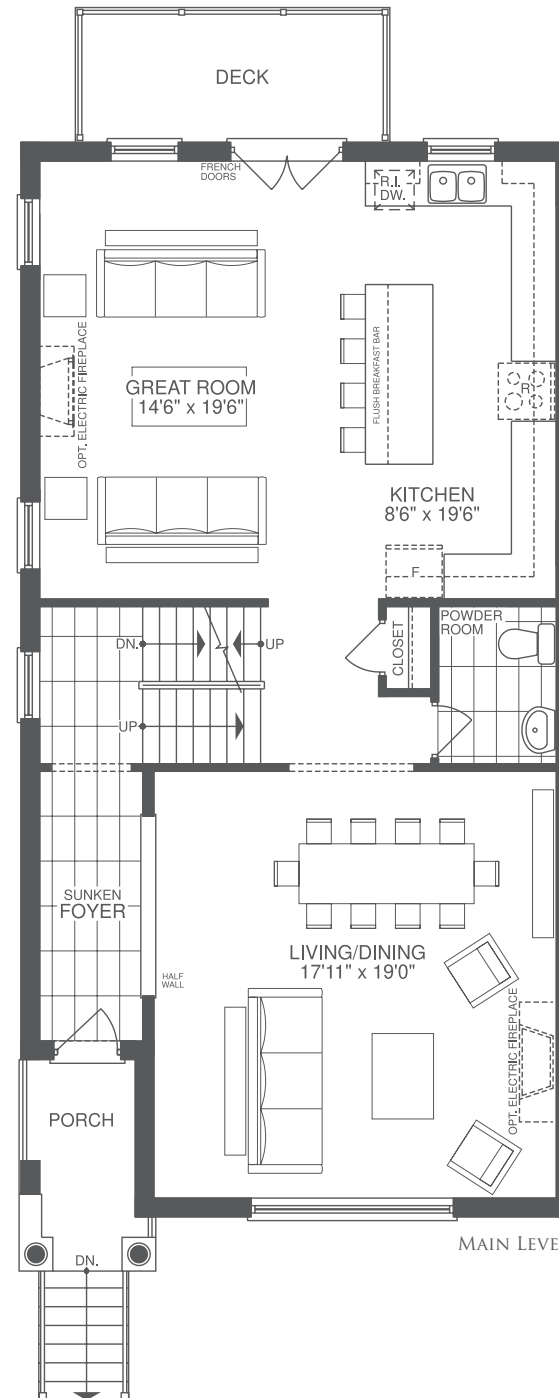

# THE VIOLET SAPPHIRE

END UNIT ELEVATION

2683 square feet