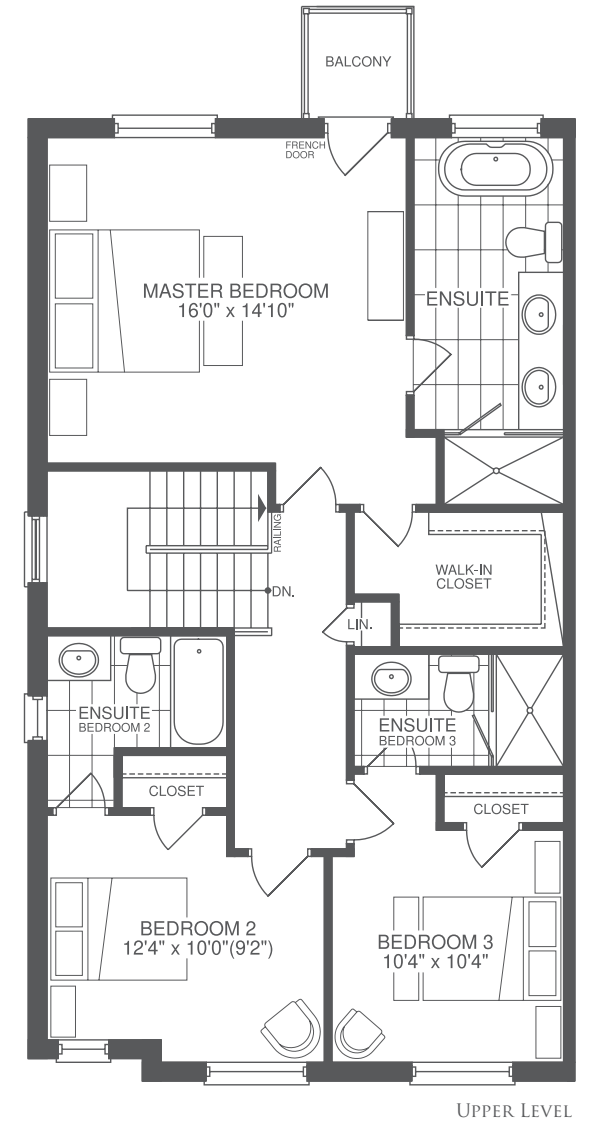

# THE VIOLET SAPPHIRE

END UNIT ELEVATION

2683 square feet