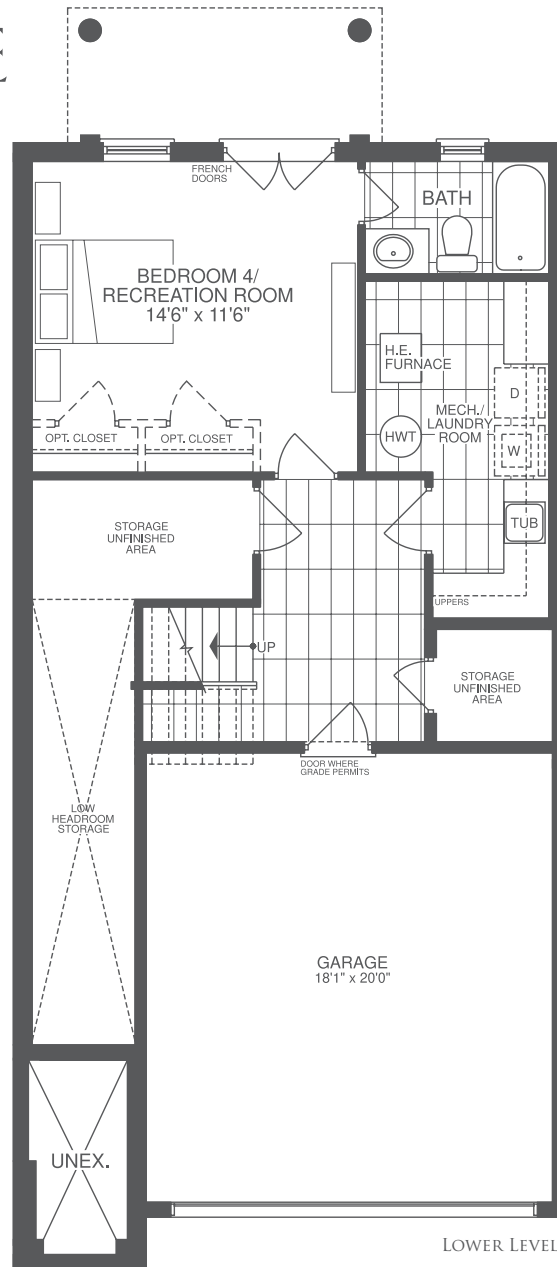

# THE VIOLET SAPPHIRE

END UNIT ELEVATION

2683 square feet